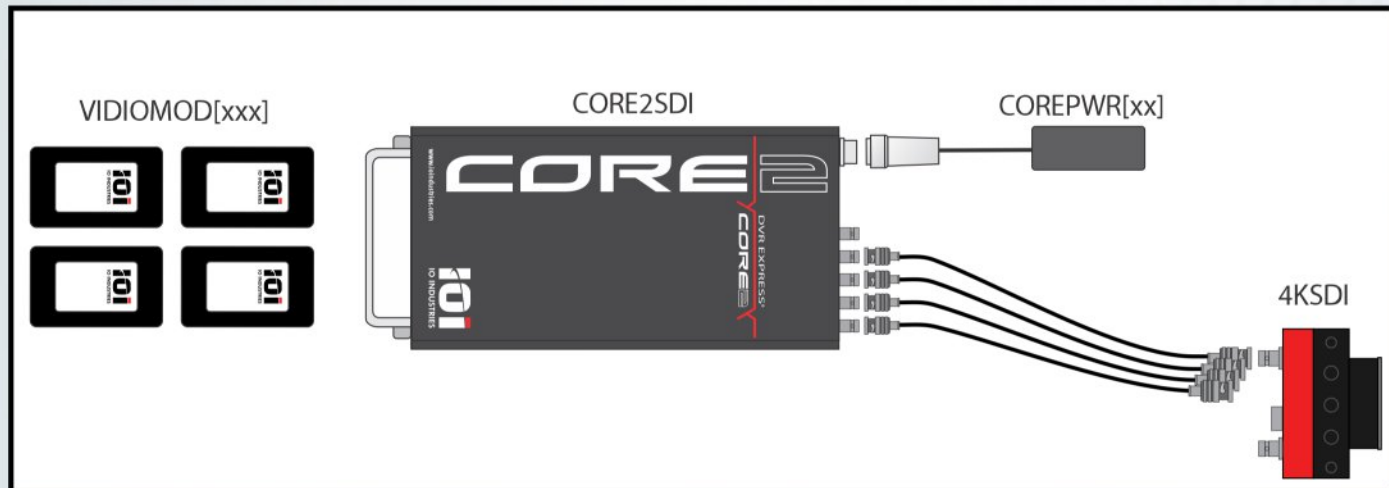

DVR EXPRESS®

CORE2

+

Flare™

Standard-Rate 4K/UHD Video Recording Kit with 4KSDI Camera

Example Configurations:

Format	Frame Rate (10-bit) (@fps)	Per-Camera Record Duration at Max. Frame Rate per Installed Storage (hh:mm, 10-bit)				
		4x240GB	4x480GB	4x960GB	4x1920GB	4x3840GB
4Kp60	4096x2160 @ 60	:11	:23	:47	1:35	3:10
4Kp50	4096x2160 @ 50	:14	:28	:57	1:54	3:49
4Kp48	4096x2160 @ 48	:14	:29	:59	1:59	3:58
UHDp60	3840x2160 @ 60	:12	:25	:50	1:41	3:23
UHDp50	3840x2160 @ 50	:15	:30	1:01	2:02	4:04
UHDp30	3840x2160 @ 30	:25	:50	1:41	3:23	6:47
UHDp29	3840x2160 @ 29.97	:25	:50	1:41	3:23	6:47
UHDp25	3840x2160 @ 25	:30	1:01	2:02	4:04	8:08
UHDp24	3840x2160 @ 24	:31	1:03	2:07	4:14	8:29
UHDp23	3840x2160 @ 23.98	:31	1:03	2:07	4:14	8:29

**IOI** Parts Required:

- 1x DVR (Core2SDI)
- 4x VidIO Drive Modules (VIDIOMOD[xxx])
- 1x AC Power Adapter (COREPWR[xx])
- 1x Camera (4KSDI)

Optional **IOI** Parts:

- 1x Auxiliary I/O Breakout Cable (CABCORETRIG)
- 1x Download Module Kit (COREDMKIT4)